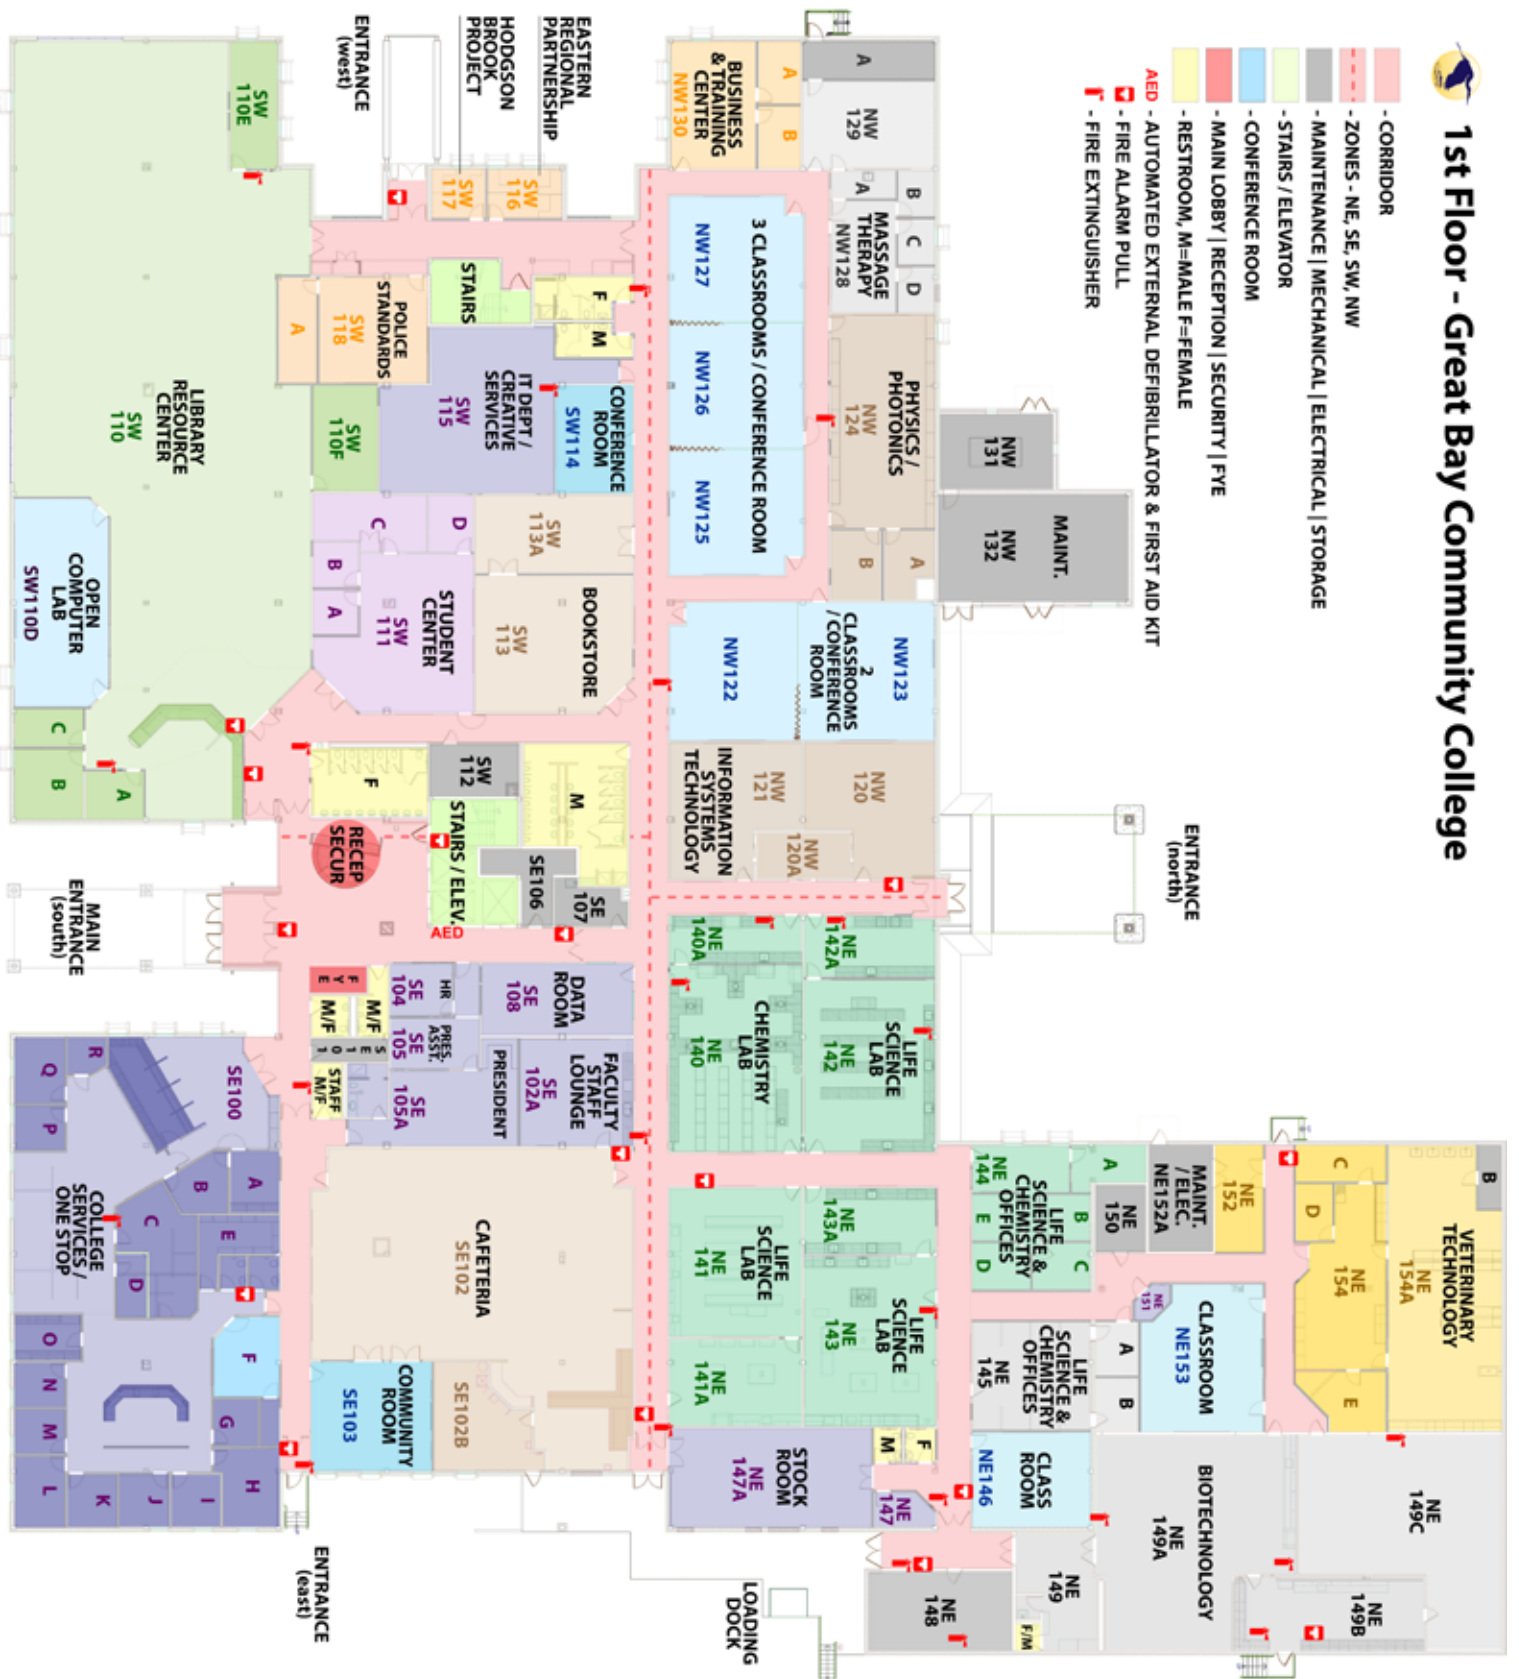

HELPFUL INFORMATION

Great Bay Community College
320 Corporate Drive
Portsmouth NH 03801

Phone:
603-427-7600
603-334-6306
800-522-1194 NH

Fax:
603-334-6308

TDD:
603-668-1792

TDD/Voice:
800-735-2964

Websites:
www.greatbay.edu
ccsnh.blackboard.com
www.greatbay.edu/sis

Cancellations:
College Website
www.greatbay.edu*
WMUR TV Channel 9
WXBB Radio
102.1 - 105.3 FM
WHEB Radio 100.3 FM
WERZ Radio 107.1 FM
WTSN Radio 1270 AM

*Always check Radio and TV resources in addition to the college website. Updates will be posted when info and resources are available.

1st Floor - Great Bay Community College